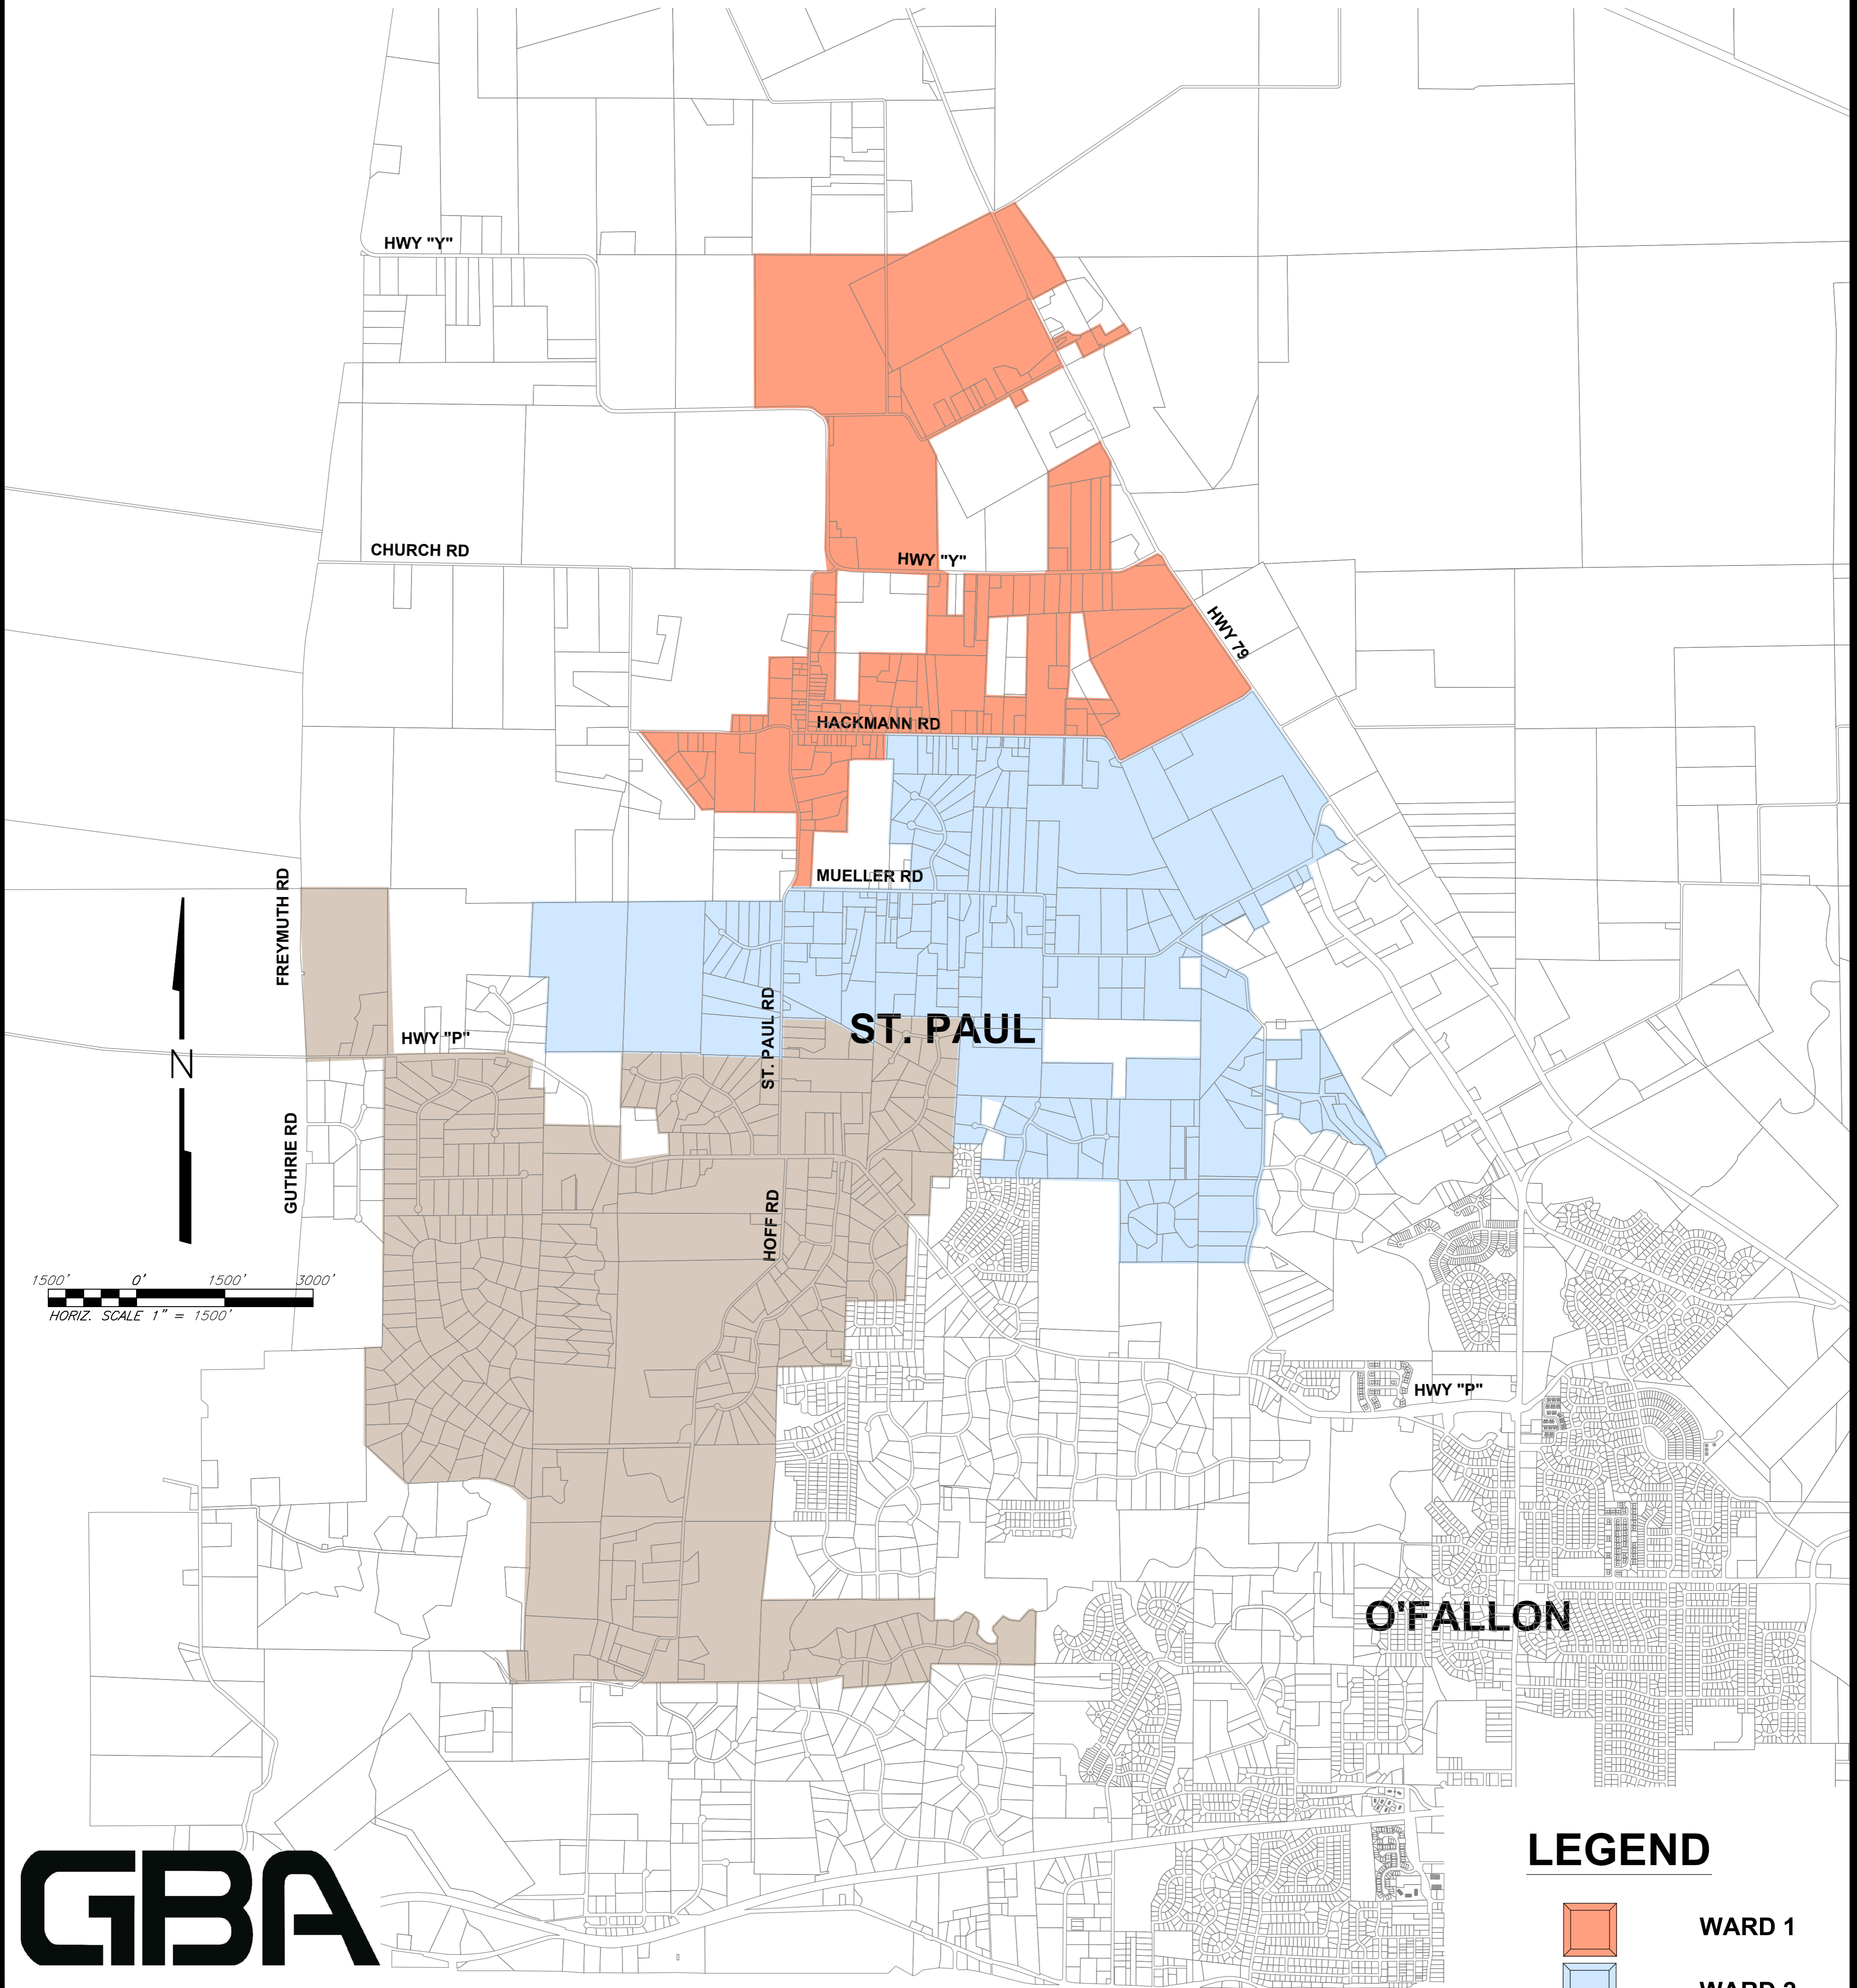

ST. PAUL, MISSOURI OFFICIAL WARD MAP

(LAST UPDATED MAY 2009)

GBA

architects
engineers